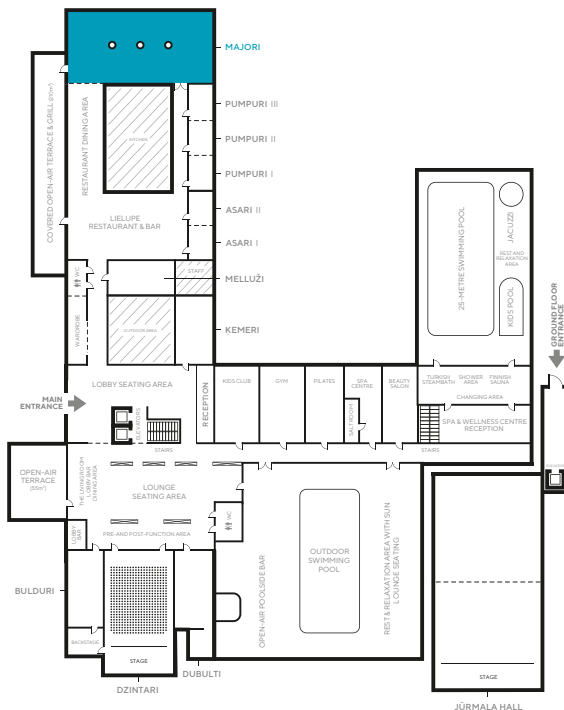

MAJORI

BANQUET ROOM DETAILS

Reflects a warm, inviting ambience situated away from the hotels main public areas, creating a feeling of privacy, opens up to an ultra-spacious covered open-air terrace and grill. Can comfortably accommodate up to 150 guests banquet-style and features a dramatic oversized bubble pendant lighting décor providing an elegant glow for your special occasion both day and night. Banquet room Majori is the ideal location for glamorous weddings, pre-function cocktails, welcome receptions, gala parties, celebrations and stylish corporate functions. Room seating and tables will be set according to your request.

INCLUDED:

- Complete Event Consultation and Support
- Welcome Display
- Video Capabilities (Projector and Screen)
Mitsubishi XD700U, 1024 x 768, 4300 lm / INPUT: HDMI, VGA
- Audio Capabilities (Built-In Speaker System)
Audac 800W / INPUT: RCA
- Flip-Chart and Markers
- Notepads and Pens
- Wireless Internet Access

ROOM CAPACITY (PERSONS)

BANQUET	CLASSROOM	BOARDROOM	U-SHAPE	RECEPTION	THEATRE
150	70	40	42	150	120

ROOM DIMENSIONS

AREA (m ²)	SIZE (m)	HEIGHT (m)	NATURAL LIGHTING
288	24x12	4	Yes

Bulduru prospekts 64/68, Jūrmala, **+371 6611 8537**, conferences@semarahhotels.com, semarahhotels.com/lielupe