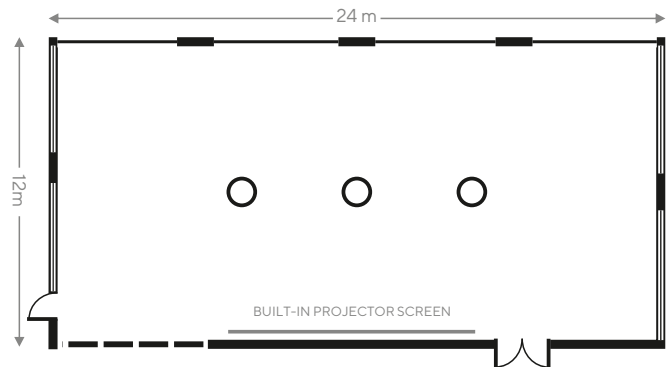

MAJORI

BANQUET ROOM DETAILS

Reflects a warm, inviting ambience situated away from the hotels main public areas, creating a feeling of privacy, opens up to an ultra-spacious covered open-air terrace and grill. Can comfortably accommodate up to 150 guests banquet-style and features a dramatic oversized bubble pendant lighting décor providing an elegant glow for your special occasion both day and night. Banquet room Majori is the ideal location for glamorous weddings, pre-function cocktails, welcome receptions, gala parties, celebrations and stylish corporate functions. Room seating and tables will be set according to your request.

ROOM CAPACITY (PERSONS)

BANQUET	CLASSROOM	BOARDROOM	U-SHAPE	RECEPTION	THEATRE
150	70	40	42	150	120

ROOM DIMENSIONS

AREA (m ²)	SIZE (m)	HEIGHT (m)	NATURAL LIGHTING
288	24x12	4	Yes

Bulduru prospekts 64/68, Jūrmala, **+371 6611 8537**, conferences@semarahhotels.com, semarahhotels.com/lielupe