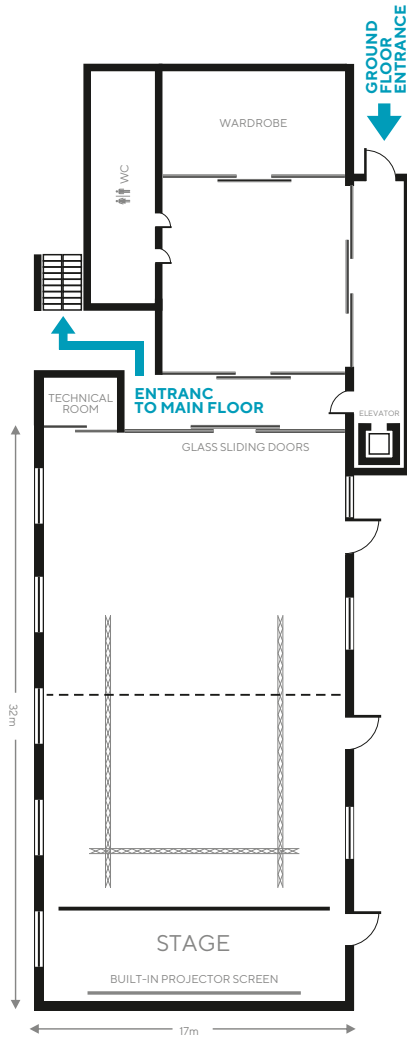

JŪRMALA HALL

VENUE DETAILS

Impressive rectangular space with contemporary décor delights with modern design elements and large windows on both sides, the Jūrmala Hall is our modern interpretation of a grand European ballroom. An operable partition system can divide the room in half, providing complete flexibility and versatility in event design for up to 450 guests. Your special event will unfold magically beneath ultra-high ceilings with one of the most technologically advanced audiovisual systems, lighting, and sophisticated staging capabilities of its kind in Jūrmala.

ROOM CAPACITY (PERSONS)

BANQUET	CLASSROOM	BOARDROOM	U-SHAPE	RECEPTION	THEATRE
300	200	100	100	450	600

ROOM DIMENSIONS

AREA (m ²)	SIZE (m)	HEIGHT (m)	NATURAL LIGHTING
544	17x32	5,8	Yes

Bulduru prospekts 64/68, Jūrmala, **+371 6611 8537**, conferences@semarahhotels.com, semarahhotels.com/lielupe